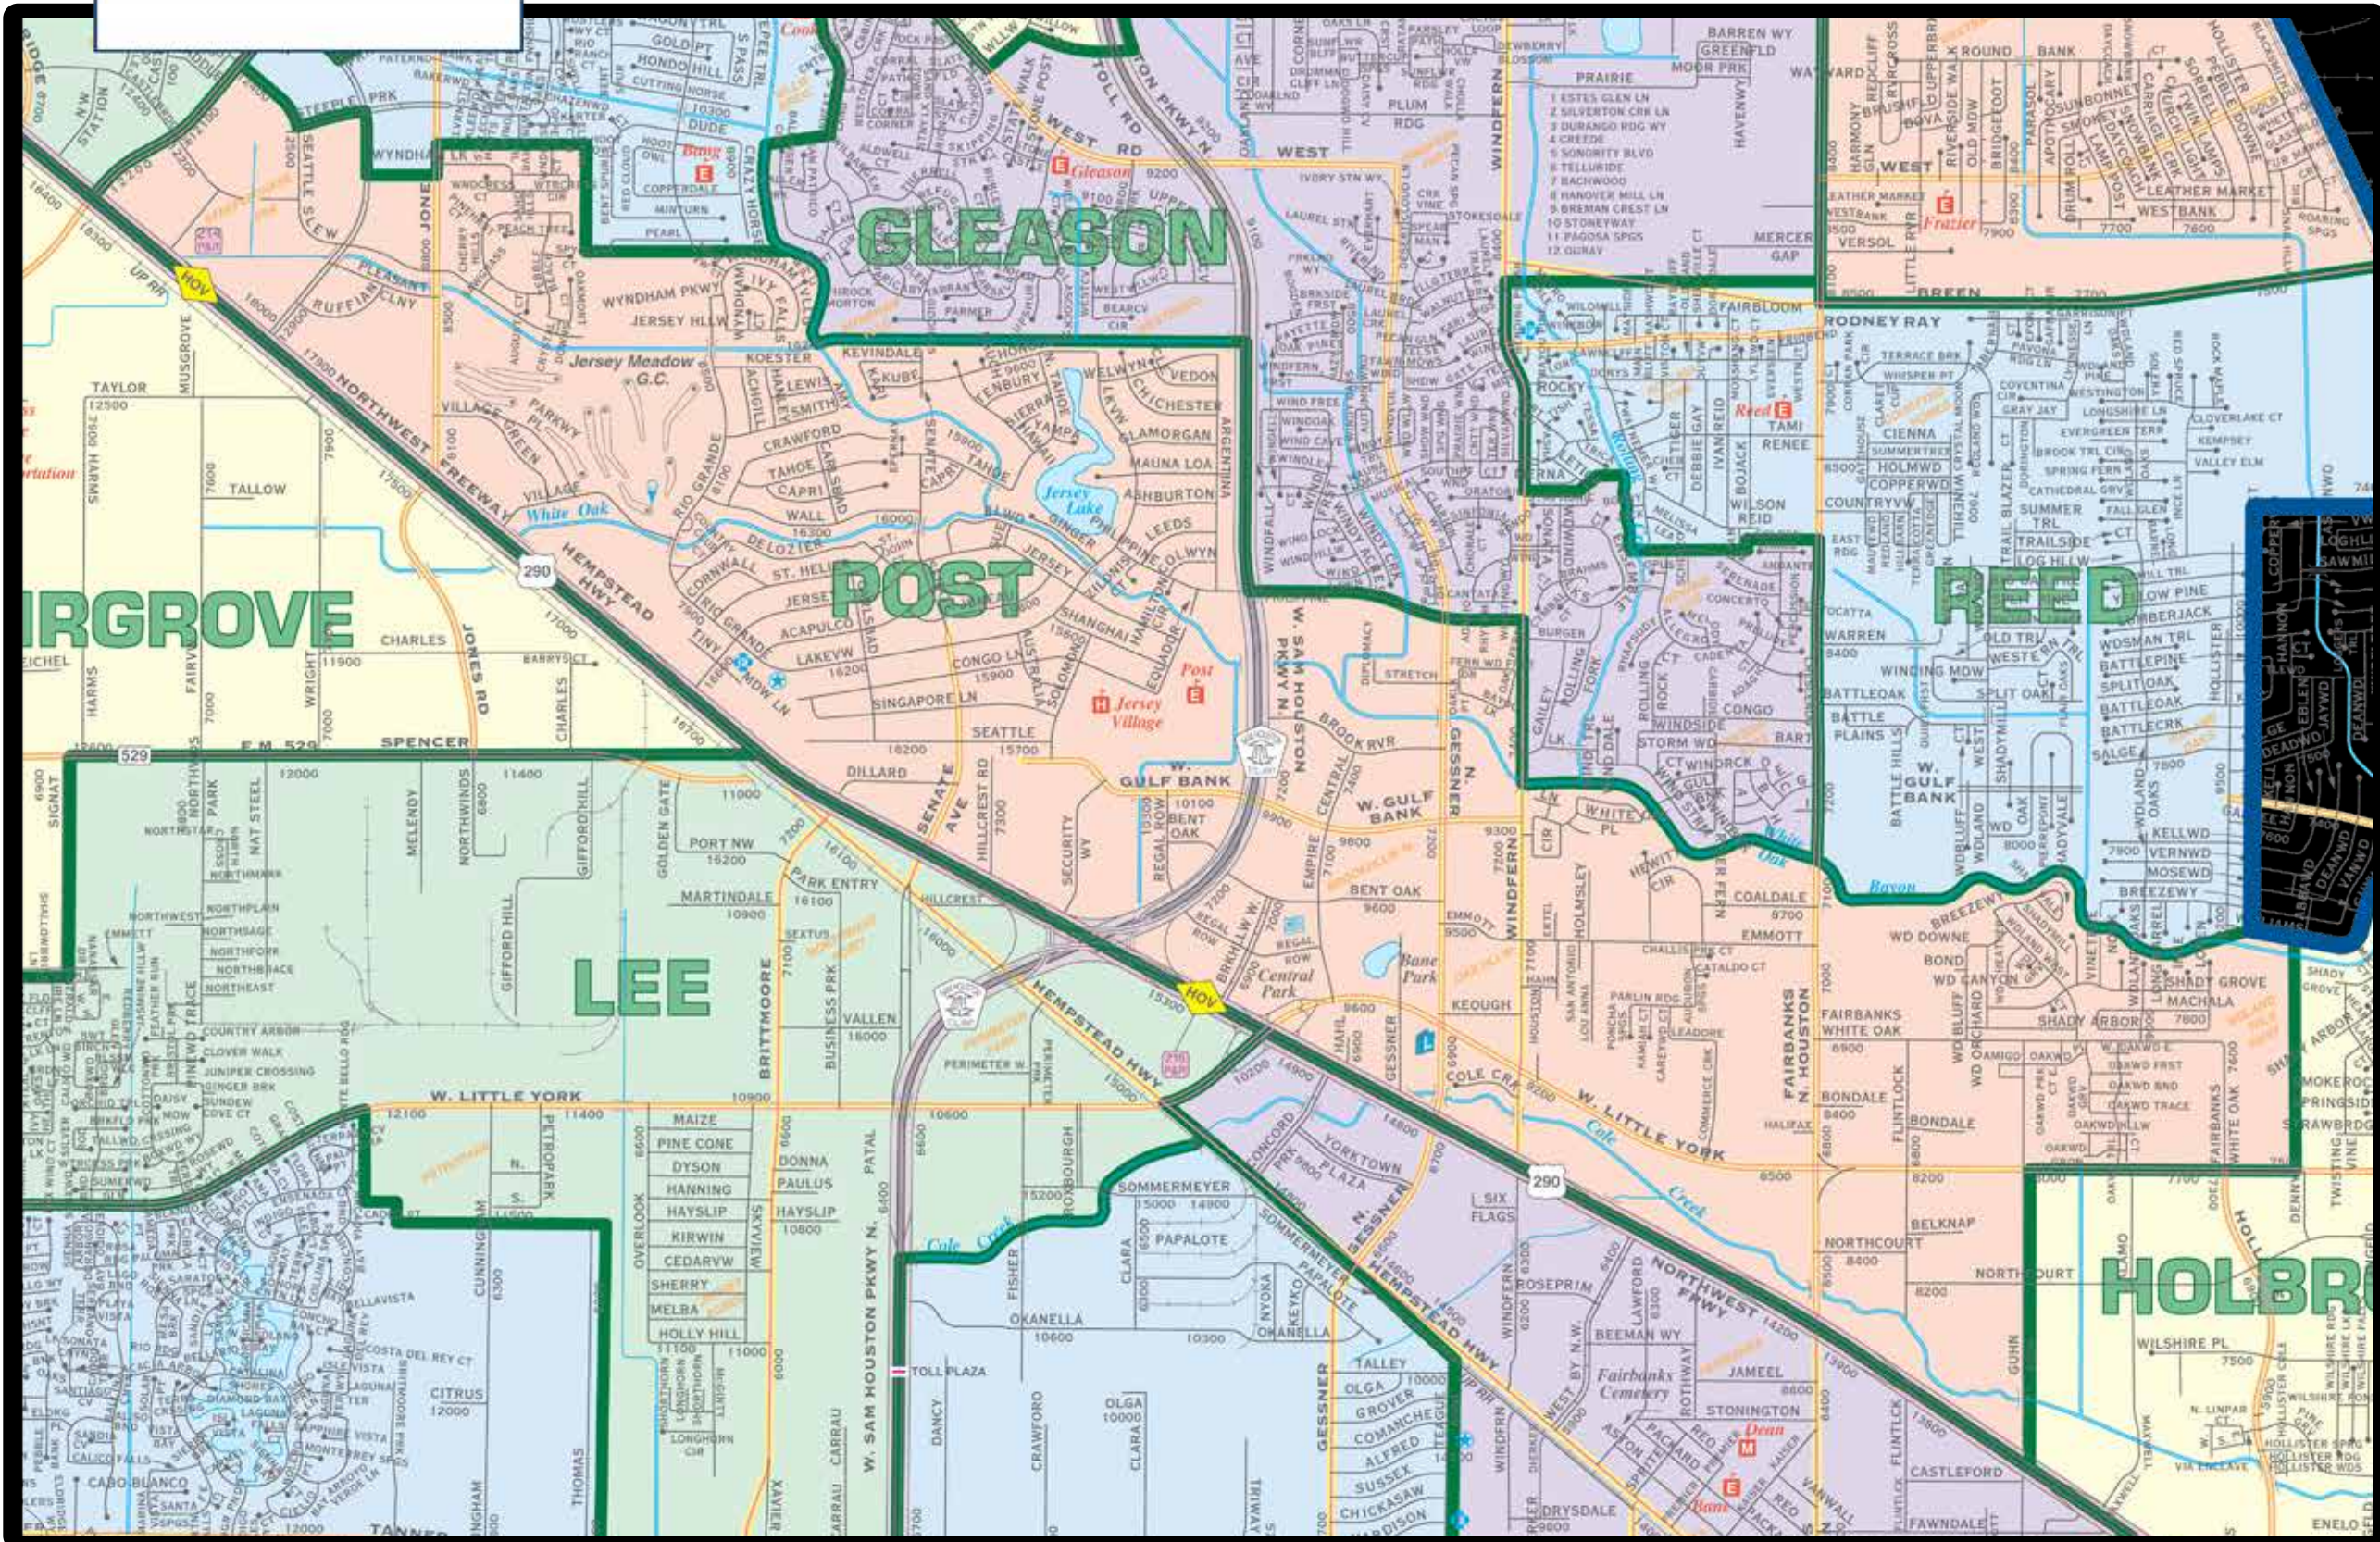

POST ELEMENTARY

7600 EQUADOR - HOUSTON, TEXAS 77040
713-896-3488